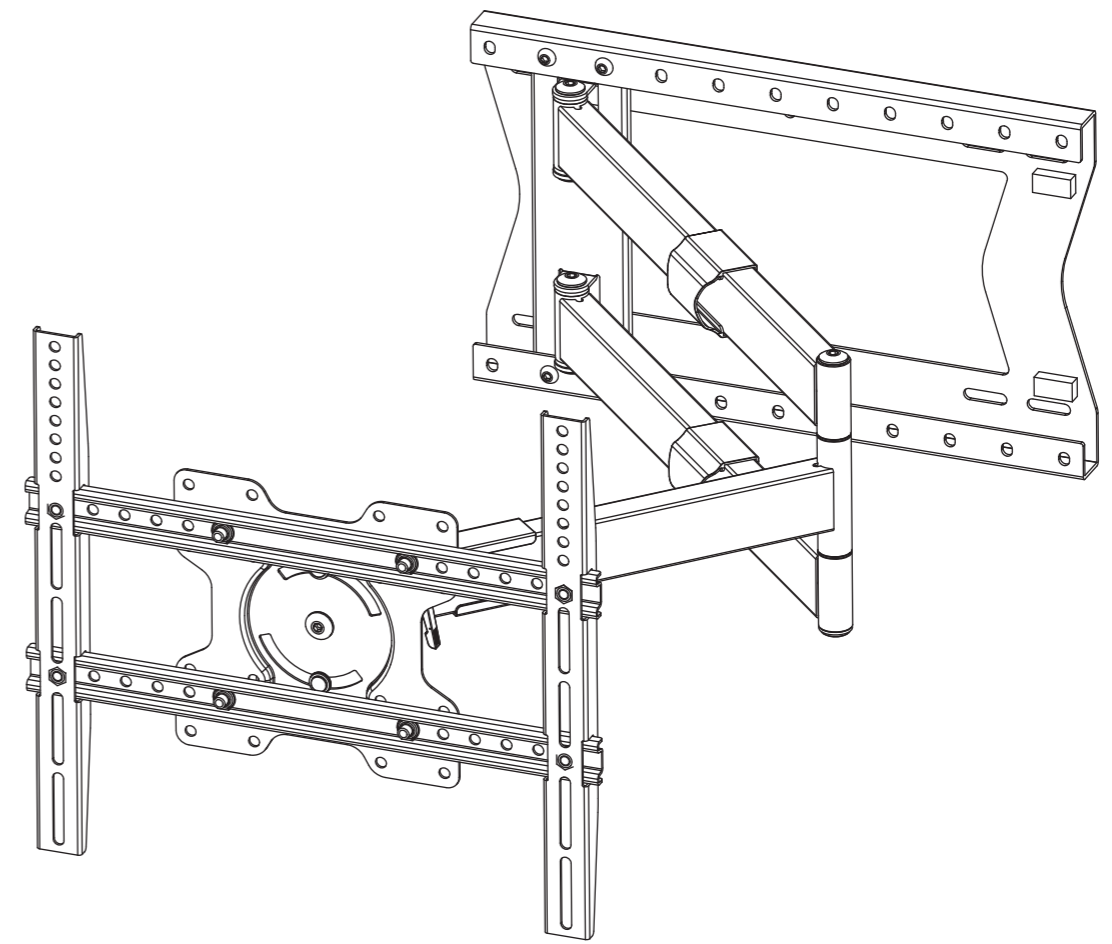

LED/LCD/Plasma Wall Support

LA2070

MOUNTING INSTRUCTIONS